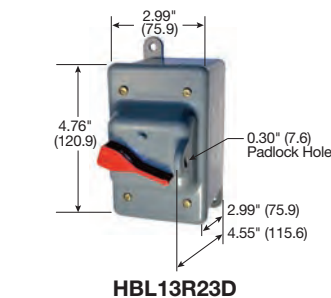

30 Ampere, 600 Volts AC Manual Motor Controllers

"Suitable as Motor Disconnect"

30A 600V AC Manual Motor Controllers, Double Pole

Description	Catalog Number
30A, double pole, single throw, AC manual motor controller, black nylon handle, side and back wired.	HBL7832D
30A, double pole, single throw, AC manual motor controller, black nylon handle, short toggle.	HBL7832DS
30A, double pole, single throw, AC manual motor controller. 50 piece bulk pack.	HBL7832DX
HBL7832D in HBL1390 Type 1 enclosure with non-metallic cover, ½ in. and ¾ in. knockouts on top, bottom and back of steel frame.	HBL1392D
HBL7832D in HBL1370 metal Type 1 enclosure.	HBL1372D
HBL7832D in NEMA 3R non-metallic enclosure.	HBL13R22D
HBL7832D in HBL13R90 metal Type 3R enclosure.	HBL13R92D
HBL7832D in NEMA 3R flip-lid enclosure.	HBL13R12D

Note: See page F-17 for technical information.

30A 600V AC Manual Motor Controllers, Three Pole

Description	Catalog Number
30A, three pole, single throw, AC manual motor controller, black nylon handle, side and back wired.	HBL7810D
30A, three pole, single throw, AC manual motor controller, black nylon handle, short toggle.	HBL7810DS
HBL7810D in HBL1390 Type 1 enclosure with non-metallic cover, ½ in. and ¾ in. knockouts on top, bottom and back of steel frame.	HBL1389D
HBL7810D in HBL1370 metal Type 1 enclosure.	HBL1379D
HBL7810D in NEMA 3R non-metallic enclosure.	HBL13R23D
HBL7810D in HBL13R90 metal Type 3R enclosure.	HBL13R89D
HBL7810D in NEMA 3R flip-lid enclosure.	HBL13R13D
30A, 600V, three pole, rotary controller in NEMA 4X stainless steel enclosure.	HBL13S33D
30A, 600V, three pole, rotary controller in NEMA 4X non-metallic enclosure.	HBL13X33D

Dimensions in Inches (mm)