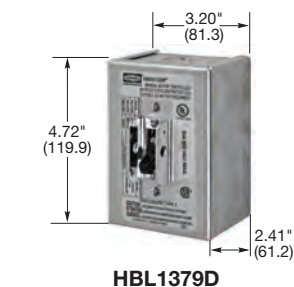

Dimensions in Inches (mm)