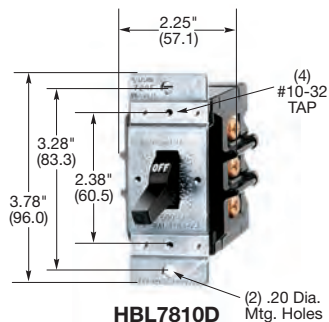

30 Ampere, 600 Volts AC Manual Motor Controllers

"Suitable as Motor Disconnect"

30A 600V AC Manual Motor Controllers, Double Pole

Description	Catalog Number
30A, double pole, single throw, AC manual motor controller, black nylon handle, side and back wired.	HBL7832D
30A, double pole, single throw, AC manual motor controller, black nylon handle, short toggle.	HBL7832DS
30A, double pole, single throw, AC manual motor controller. 50 piece bulk pack.	HBL7832DX
HBL7832D in HBL1390 Type 1 enclosure with non-metallic cover, ½ in. and ¾ in. knockouts on top, bottom and back of steel frame.	HBL1392D
HBL7832D in HBL1370 metal Type 1 enclosure.	HBL1372D
HBL7832D in NEMA 3R non-metallic enclosure.	HBL13R22D
HBL7832D in HBL13R90 metal Type 3R enclosure.	HBL13R92D
HBL7832D in NEMA 3R flip-lid enclosure.	HBL13R12D

Note: See page F-17 for technical information.

30A 600V AC Manual Motor Controllers, Three Pole

Description	Catalog Number
30A, three pole, single throw, AC manual motor controller, black nylon handle, side and back wired.	HBL7810D
30A, three pole, single throw, AC manual motor controller, black nylon handle, short toggle.	HBL7810DS
HBL7810D in HBL1390 Type 1 enclosure with non-metallic cover, ½ in. and ¾ in. knockouts on top, bottom and back of steel frame.	HBL1389D
HBL7810D in HBL1370 metal Type 1 enclosure.	HBL1379D
HBL7810D in NEMA 3R non-metallic enclosure.	HBL13R23D
HBL7810D in HBL13R90 metal Type 3R enclosure.	HBL13R89D
HBL7810D in NEMA 3R flip-lid enclosure.	HBL13R13D
30A, 600V, three pole, rotary controller in NEMA 4X stainless steel enclosure.	HBL13S33D
30A, 600V, three pole, rotary controller in NEMA 4X non-metallic enclosure.	HBL13X33D