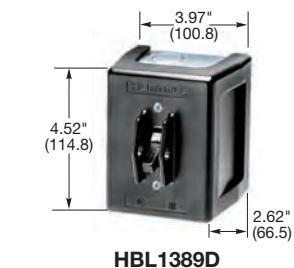

30 Ampere, 600 Volts AC Manual Motor Controllers

"Suitable as Motor Disconnect"

30A 600V AC Manual Motor Controllers, Double Pole

Description	Catalog Number
30A, double pole, single throw, AC manual motor controller, black nylon handle, side and back wired.	HBL7832D
30A, double pole, single throw, AC manual motor controller, black nylon handle, short toggle.	HBL7832DS
30A, double pole, single throw, AC manual motor controller. 50 piece bulk pack.	HBL7832DX
HBL7832D in HBL1390 Type 1 enclosure with non-metallic cover, ½ in. and ¾ in. knockouts on top, bottom and back of steel frame.	HBL1392D
HBL7832D in HBL1370 metal Type 1 enclosure.	HBL1372D
HBL7832D in NEMA 3R non-metallic enclosure.	HBL13R22D
HBL7832D in HBL13R90 metal Type 3R enclosure.	HBL13R92D
HBL7832D in NEMA 3R flip-lid enclosure.	HBL13R12D

Note: See page F-17 for technical information.

30A 600V AC Manual Motor Controllers, Three Pole

Description	Catalog Number
30A, three pole, single throw, AC manual motor controller, black nylon handle, side and back wired.	HBL7810D
30A, three pole, single throw, AC manual motor controller, black nylon handle, short toggle.	HBL7810DS
HBL7810D in HBL1390 Type 1 enclosure with non-metallic cover, ½ in. and ¾ in. knockouts on top, bottom and back of steel frame.	HBL1389D
HBL7810D in HBL1370 metal Type 1 enclosure.	HBL1379D
HBL7810D in NEMA 3R non-metallic enclosure.	HBL13R23D
HBL7810D in HBL13R90 metal Type 3R enclosure.	HBL13R89D
HBL7810D in NEMA 3R flip-lid enclosure.	HBL13R13D
30A, 600V, three pole, rotary controller in NEMA 4X stainless steel enclosure.	HBL13S33D
30A, 600V, three pole, rotary controller in NEMA 4X non-metallic enclosure.	HBL13X33D

Dimensions in Inches (mm)