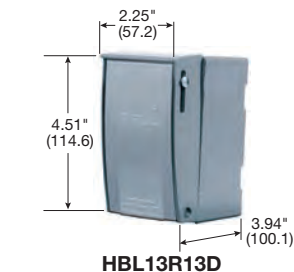

Dimensions in Inches (mm)