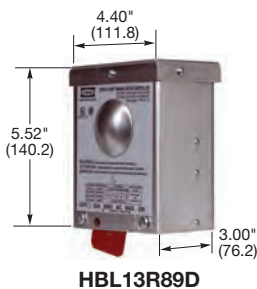

Dimensions in Inches (mm)